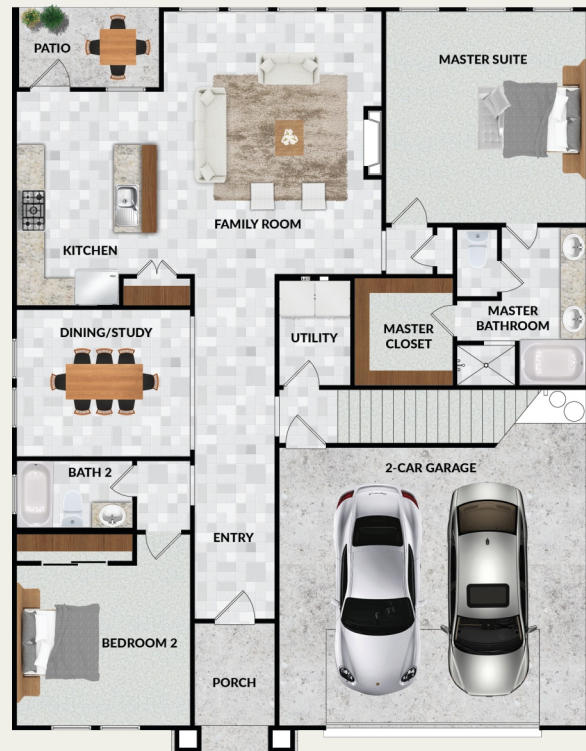

Plan 10

Starting at \$449,999

*Lot not included.

Elevation A

Elevation B

Text or Call for information.
(210) 385-7158

Specifications

- 2900 sq ft
- 2 story
- 4 Bedrooms
- 3 Baths
- Dining
- Gameroom
- 2 car garage

This two story, contemporary Texas style home provides luxury features with lots of space. The open floor plan provides lots of configuration options for families with busy lifestyles. A connected kitchen and family room is ideal for making every dinner a memory filled family tradition. A spacious upstairs Game Room gives other family members a secondary place to enjoy the evening while giving others privacy downstairs.