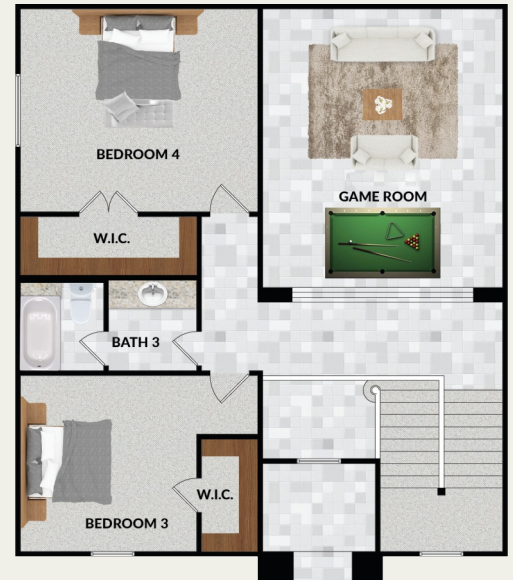

Plan 2

Starting at \$489,999

*Lot not included.

Elevation B

Elevation A

Text or Call for information.
(210) 385-7158

Elevation C

Specifications

- 2900 sq ft
- 2 story
- 4 Bedrooms
- 3 Bath
- Study
- Gameroom
- Dining
- 2 car garage

This two story, contemporary Texas style home is perfect for a family who doesn't want to make compromises on space. This floor plan features open spaces for families with a busy lifestyle. The two floor plan allows for privacy in the master suite while providing freedom to indulge in activities on second floor, which features an optional game room or configured as you desire.