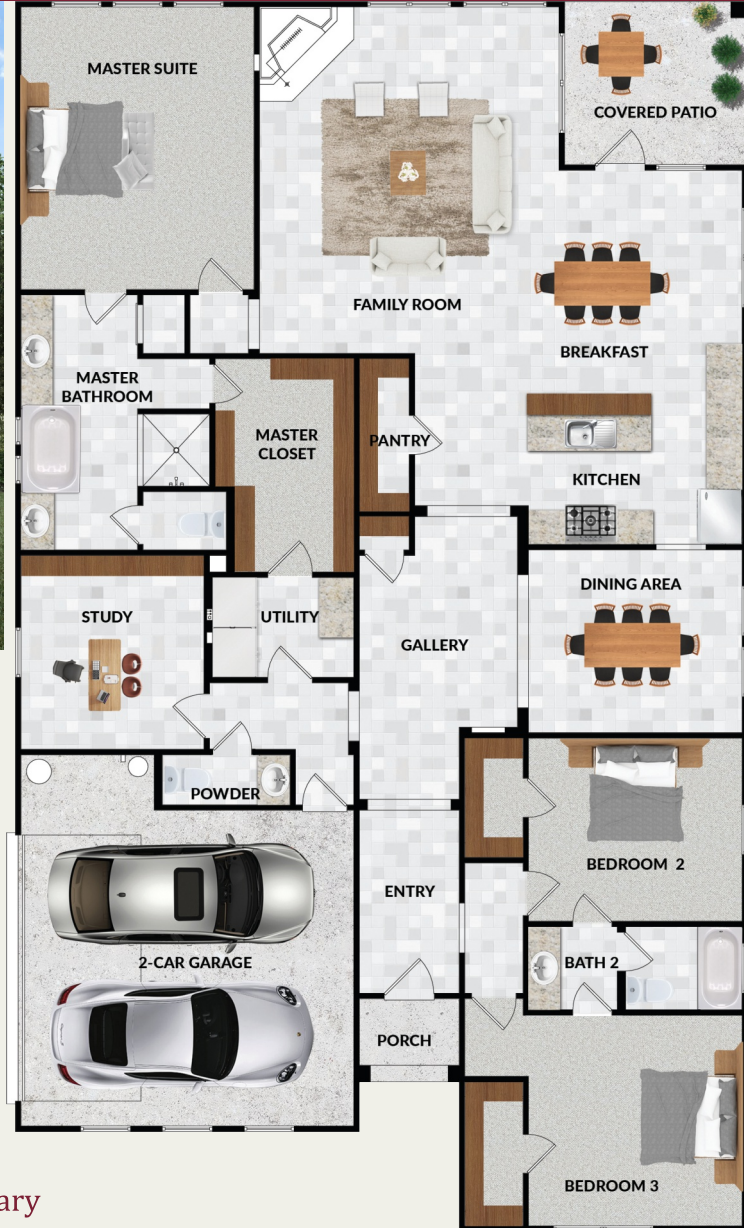

Plan 4

Starting at \$434,999

*Lot not included.

Elevation A

Elevation C

Text or Call for information.
(210) 385-7158

Specifications

- 2500 sq ft
- 1 story
- 3 Bedrooms
- 2.5 Baths
- Dining
- Study
- Breakfast
- 2 car garage

This one story, contemporary Texas style home gives you all the amenities of a much larger home but on a smaller footprint. This floor plan features open spaces and plenty of room for new families. This house is also perfect for parents with kids in college. With the extra bedrooms, you can have guests stay over while enjoying intimate dinners in the dining room or family room.

Elevation B

Prices, Plans, Specifications, Square Footage and Availability subject to change without notice or prior obligation. Square Footage is approximate and may vary upon elevations and/or options selected. Please see your Sales Counselor for more information. Elevation is subject to change.
All rights reserved. © Copyright Craft Custom Homes, 2018.