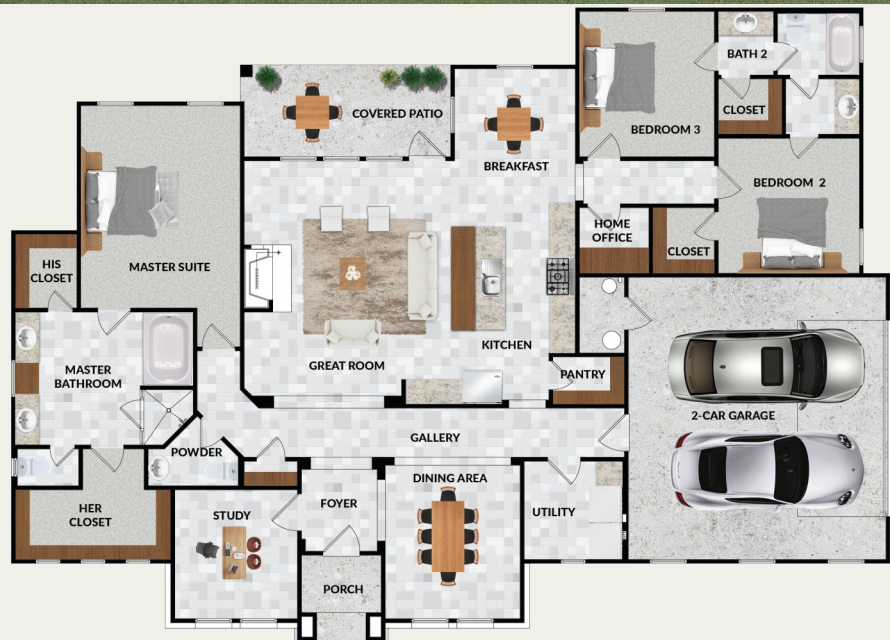

Plan 6

Starting at \$439,999

*Lot not included.

Elevation B

Elevation A

Text or Call for information.
(210) 385-7158

Specifications

- 2400 sq ft
- 1 story
- 3 Bedrooms
- 2.5 Baths
- Dining
- Study
- Breakfast
- 2 car garage

This one story, contemporary Texas style home gives you all the amenities of a much larger home but on a smaller footprint. This floor plan features open spaces and plenty of room for new families. This house is also perfect for parents with kids in college. With the extra bedrooms, you can have guests stay over while enjoying intimate dinners in the dining room or family room.